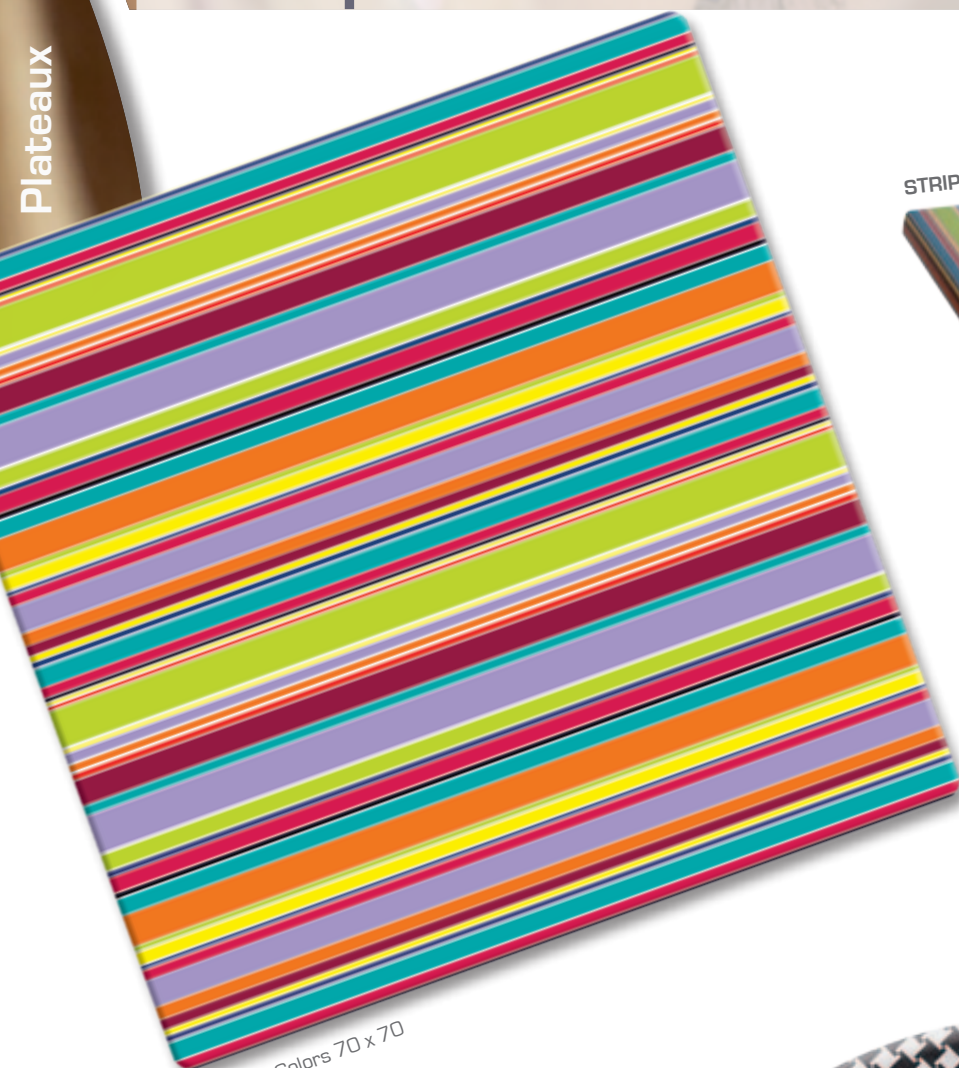

Stripes • Chic

Plateaux

STRIPES Colors 70 x 70

STRIPES Colors 70 x 70

Pied AVANGARD
Anthracite

CHIC Classic 60 x 60

Pied AVANGARD
Abattant Blanc

CHIC Classic Ø 70

• TOUS FORMATS • All sizes •